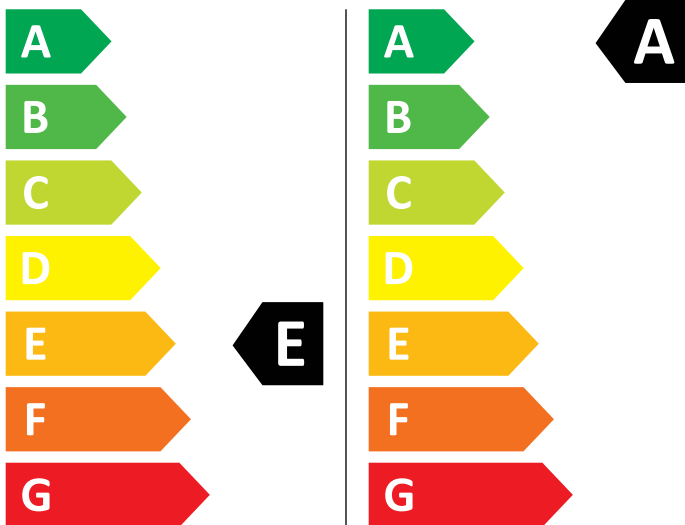

# ENERG

AEG

L7WBG048WC 914610216

💧 325 kWh/100

💧 47 kWh/100

5,0 kg

8,0 kg

67 L